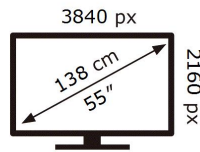

ENERGY

SAMSUNG

QE55Q95TAT

186 kWh/1000h

ABCDEF **G**

235 kWh/1000h

2019/2013