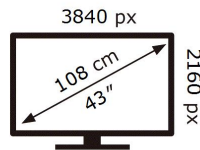

ENERGY

SAMSUNG

UE43TU7172U

83 kWh/1000h

ABCDEF **G**

120 kWh/1000h

2019/2013