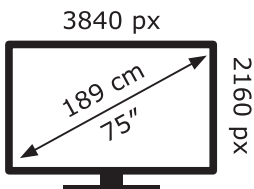

ENERG

Panasonic

TX-75HX940E

129 kWh/1000h

ABCDEF**G**

217 kWh/1000h

2019/2013

TQF0EA0589