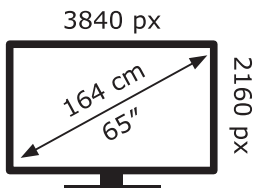

# ENERG

Panasonic

TX-65HX940E

**95** kWh/1000h

ABCDEF**G**

**158** kWh/1000h

2019/2013

TQF0EA0523