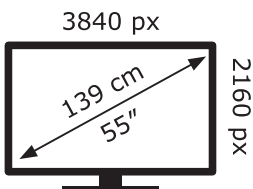

ENERG

Panasonic

TX-55HX940E

85 kWh/1000h

ABCDEF**G**

130 kWh/1000h

2019/2013

TQF0EA0415