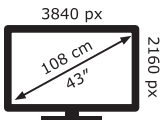

ENERG

Panasonic

TX-43HX940E

65 kWh/1000h

ABCDEF**G**

115 kWh/1000h

2019/2013

TQF0EA0335