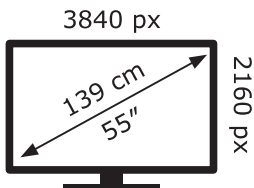

ENERG

Panasonic

TX-55HZ2000E

114 kWh/1000h

ABCDEF**G**

145 kWh/1000h

2019/2013

TQF0EA0441