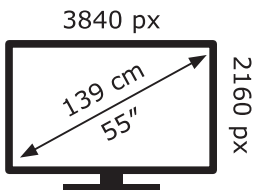

ENERG

Panasonic

TX-55HZ1500E

105 kWh/1000h

ABCDEF**G**

131 kWh/1000h

2019/2013

TQF0EA0437