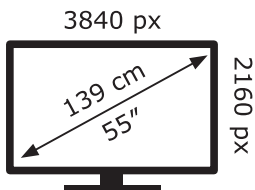

ENERG

Panasonic

TX-55HZ1000E

105 kWh/1000h

ABCDEF**G**

131 kWh/1000h

2019/2013

TQF0EA0433