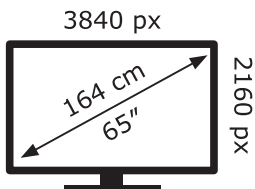

# ENERG

Panasonic

TX-65HX900E

**83** kWh/1000h

ABCDEF**G**

**148** kWh/1000h

2019/2013

TQF0EA0519