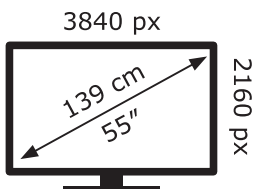

ENERG

Panasonic

TX-55HX900E

74 kWh/1000h

ABCDEF**G**

125 kWh/1000h

2019/2013

TQF0EA0411