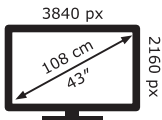

# ENERG

Panasonic

TX-43HX900E

**65** kWh/1000h

ABCDEF**G**

**107** kWh/1000h

2019/2013

TQF0EA0331