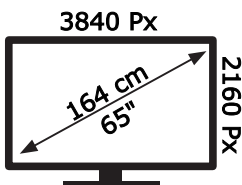

ENERG

Panasonic

TX-65HX580E

109 kWh/1000h

ABCDEF **G**

149 kWh/1000h

50555139

2019/2013