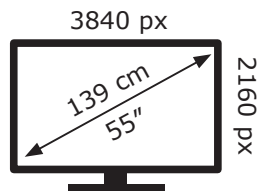

ENERG 

LG Electronics

55UN74003LB

102 kWh/1000h

ABCDEF**G**

126 kWh/1000h

2019/2013