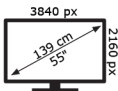

# ENERG

**TOSHIBA**

55UA6B63DG

**82** kWh/1000h

ABCDEF **G**

**82** kWh/1000h

50550133

2019/2013