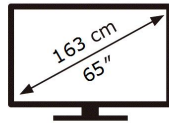

ENERGY

SAMSUNG

QE65QN900AT

255 kWh/1000h

ABCDEF **G**

365 kWh/1000h

7680 px

4320 px