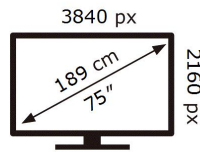

ENERGY

SAMSUNG

QE75QN90AAT

107 kWh/1000h

ABCDEF **G**

270 kWh/1000h

2019/2013