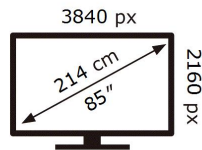

ENERGY

SAMSUNG

QE85QN85AAT

122 kWh/1000h

ABCDEF **G**

288 kWh/1000h

2019/2013