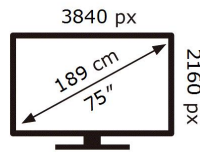

ENERGY

SAMSUNG

QE75QN85AAT

106 kWh/1000h

ABCDEF **G**

224 kWh/1000h

2019/2013