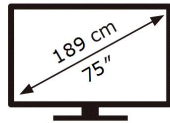

ENERGY

SAMSUNG

QE75Q80AAT

165 kWh/1000h

ABCDEF **G**

340 kWh/1000h

3840 px

2160 px