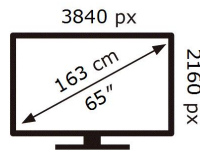

ENERGY

SAMSUNG

QE65Q65AAU

102 kWh/1000h

ABCDEF **G**

170 kWh/1000h

2019/2013