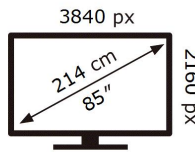

**ENERGY**

SAMSUNG

UE85AU8072U

**206** kWh/1000h

ABCDEF **G**

**276** kWh/1000h

2019/2013