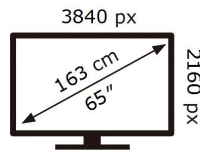

ENERGY

SAMSUNG

UE65AU8072U

137 kWh/1000h

ABCDEF **G**

176 kWh/1000h

2019/2013