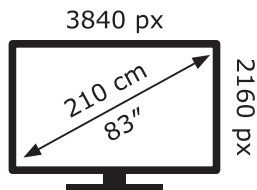

**ENERG** ⚡

**LG Electronics**

OLED83C11LA

**186** kWh/1000h

ABCDEF**G**

**346** kWh/1000h

2019/2013