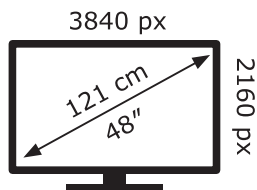

# ENERG

LG Electronics

OLED48C12LA

**88** kWh/1000h

ABCDEF**G**

**142** kWh/1000h

2019/2013