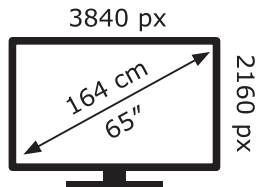

ENERG ⚡

LG Electronics

OLED65A13LA

109 kWh/1000h

ABCDEF**G**

212 kWh/1000h

2019/2013