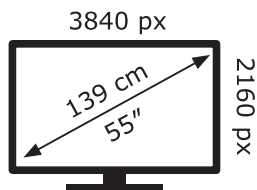

ENERG ⚡

LG Electronics

55NANO813PA

80 kWh/1000h

ABCDEF**G**

134 kWh/1000h

2019/2013