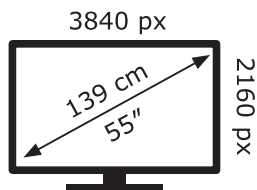

ENERG ⚡

LG Electronics

55NANO803PA

80 kWh/1000h

ABCDEF**G**

134 kWh/1000h

2019/2013