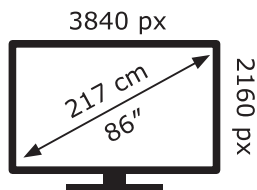

ENERG ⚡

LG Electronics

86UP80003LA

205 kWh/1000h

ABCDEF**G**

272 kWh/1000h

2019/2013