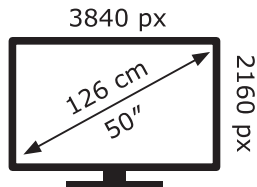

ENERG

LG Electronics

50UP75003LF

86 kWh/1000h

ABCDEF**G**

103 kWh/1000h

2019/2013