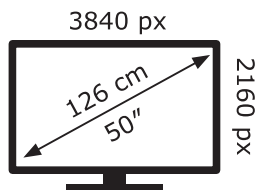

ENERG

LG Electronics

50NANO753PA

79 kWh/1000h

ABCDEF**G**

102 kWh/1000h

2019/2013