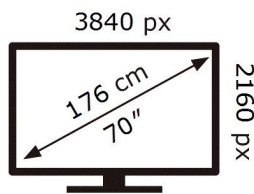

ENERG ⚡

SAMSUNG

UE70AU7172U

151 kWh/1000h

ABCDEF **G**

208 kWh/1000h

2019/2013