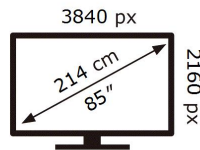

**ENERGY**

SAMSUNG

QE85Q60AAU

**141** kWh/1000h

ABCDEF **G**

**244** kWh/1000h

2019/2013