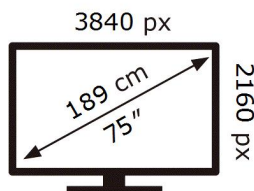

ENERG

SAMSUNG

QE75QN85BAT

103 kWh/1000h

ABCDEF **G**

153 kWh/1000h

2019/2013