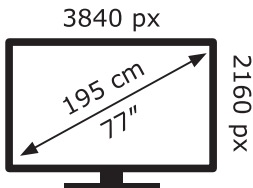

ENERGY

Panasonic

TX-77LZ2000E

146 kWh/1000h

ABCDEF**G**

222 kWh/1000h

2019/2013

TQF4GA0485