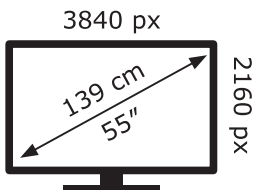

ENERG

Panasonic

TX-55LZ2000E

84 kWh/1000h

ABCDEF**G**

132 kWh/1000h

2019/2013

TQF4GA0481