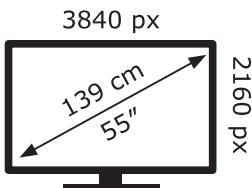

ENERG

Panasonic

TX-55LZ1500E

83 kWh/1000h

ABCDEF**G**

109 kWh/1000h

2019/2013

TQF4GA0494