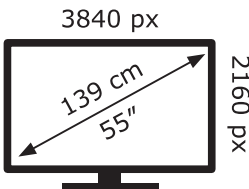

ENERG

Panasonic

TX-55LZ1000E

83 kWh/1000h

ABCDEF**G**

102 kWh/1000h

2019/2013

TQF4GA0497