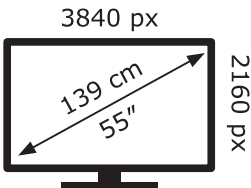

ENERG

Panasonic

TX-55LZ980E

83 kWh/1000h

ABCDEF**G**

101 kWh/1000h

2019/2013

TQF4GA0499