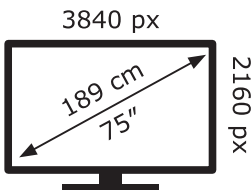

ENERG

Panasonic

TX-75LX940E

133 kWh/1000h

ABCDEF**G**

297 kWh/1000h

2019/2013

TQF4GA0444