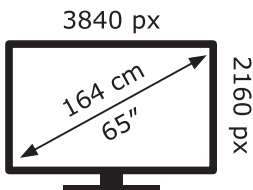

ENERG

Panasonic

TX-65LX940E

86 kWh/1000h

ABCDEF**G**

195 kWh/1000h

2019/2013

TQF4GA0431