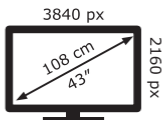

ENERGY

Panasonic

TX-43LX940E

54 kWh/1000h

ABCDEF**G**

86 kWh/1000h

2019/2013

TQF4GA0381