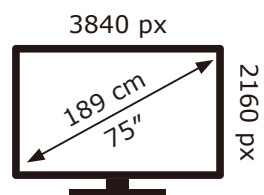

ENERG ⚡

Panasonic

TX-75LX800E

141 kWh/1000h

ABCDEF**G**
HDR
277 kWh/1000h

2019/2013