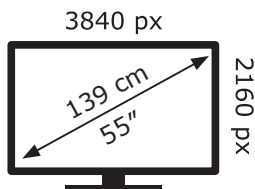

**ENERGY**

Panasonic

TX-55LX800E

**84** kWh/1000h

ABCDEF**G**

**174** kWh/1000h

2019/2013