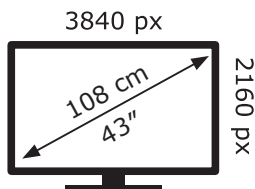

ENERGY

Panasonic

TX-43LX800E

54 kWh/1000h

ABCDEF**G**

103 kWh/1000h

2019/2013