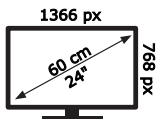

ENERG

TOSHIBA

24WN3D63DG

22 kWh/1000h

ABCDE **F** G

22 kWh/1000h

50647937