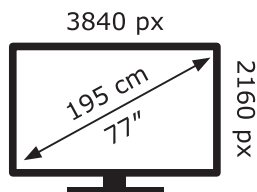

**ENERG** ⚡

**LG Electronics**

OLED77C21LA

**119** kWh/1000h

ABCDEF**G**

**248** kWh/1000h

2019/2013