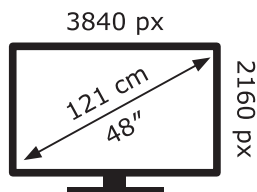

# ENERG

LG Electronics

OLED48A23LA

**65** kWh/1000h

ABCDEF**G**

**117** kWh/1000h

2019/2013