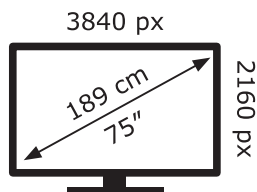

ENERG ⚡

LG Electronics

75QNED863QA

135 kWh/1000h

ABCDEF**G**

207 kWh/1000h

2019/2013