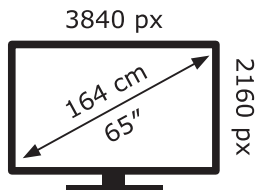

ENERG ⚡

LG Electronics

65QNED863QA

108 kWh/1000h

ABCDEF**G**

175 kWh/1000h

2019/2013